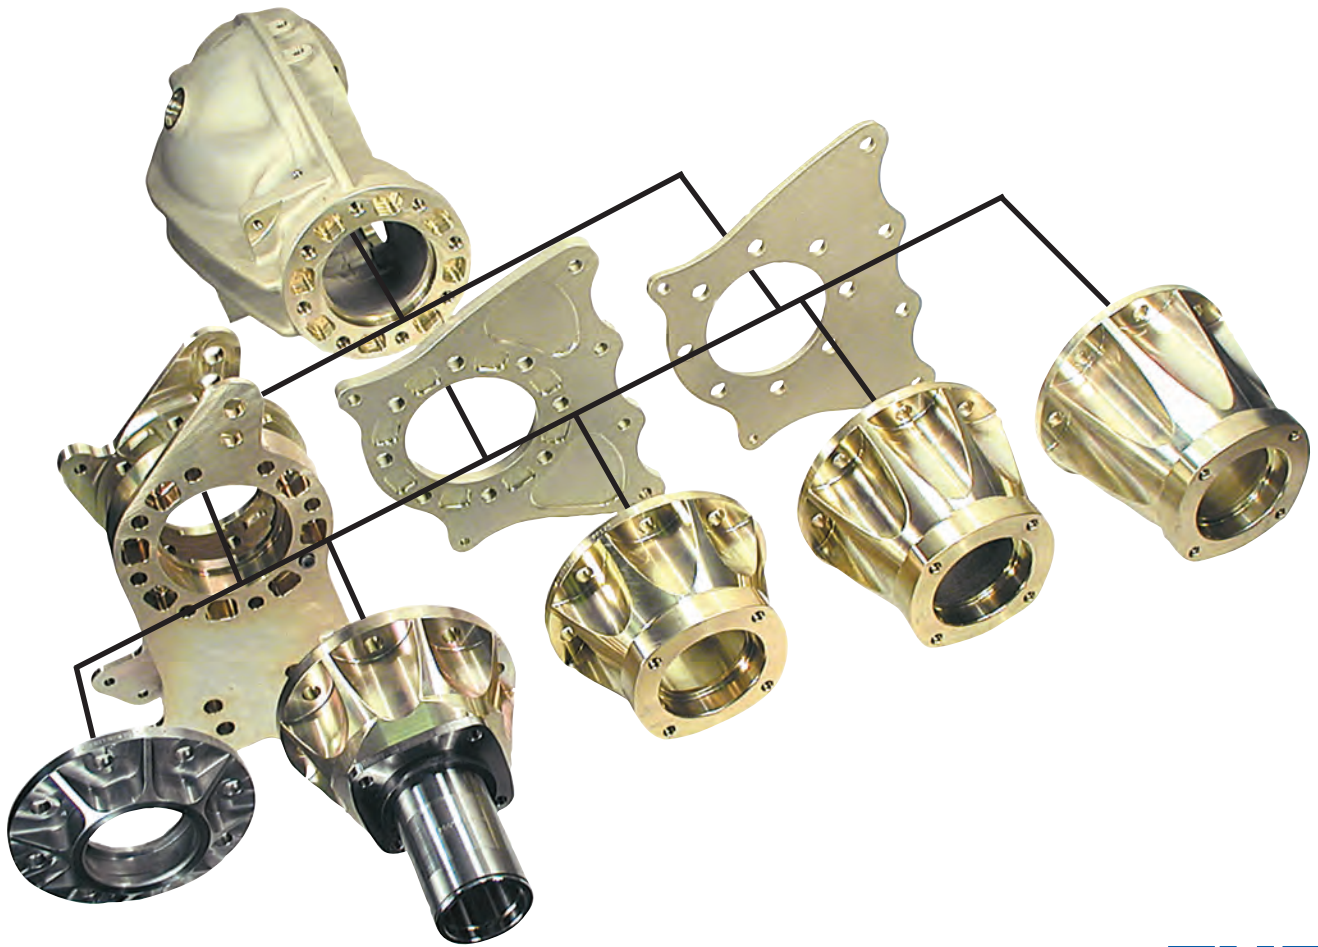

The **MW** Modular Design

**....THE  
CONFIGURATIONS  
ARE COUNTLESS**

toll free  
**800-525-1963**

on the web  
**www.markwilliams.com** 41